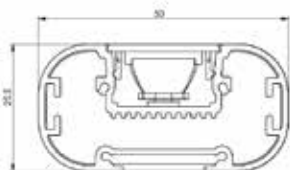

With a standard size of 1200mm length, 25.5mm height, and 50mm width, this fixture is crafted for direct light distribution making it ideal for professional applications.

Customisations in RAL finish, Wattages and Length available as per request to enhance installation and functionality.

### Single Line Diagram

Pendant

Profile Code

SDL-2021

#### Physical

Length- 1200 mm

Height- 25.5 mm

Width- 50 mm